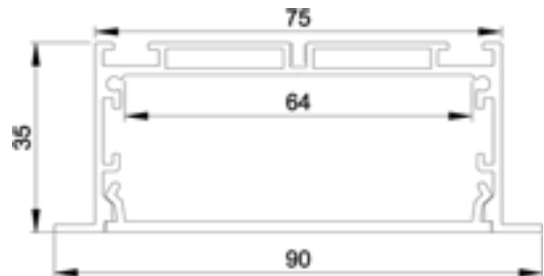

### SPECIFICATIONS

Model	FD-047-R
Length	8' & 10' (Custom Lengths Upon Request)
Overall Width	90mm (3-9/16")
Internal Width	64mm (2-1/2")
Height	35mm (1-3/8")
Profile Colors	White, Black, Anodized Aluminum
Mounting Option	Recessed with Mounting Clips
End Caps	0-middle run, 1-start/end run, 2-stand-alone fixture

Fixture Type:

Project: \_\_\_\_\_

Location: \_\_\_\_\_

End Cap

Mounting Spring

LED OPTIONS	Lumens	Color Temp	Power Consumption	Voltage	Certification
FD-H2835-288-24 (3 Row)	1200 lm/ft	2700K, 3000K, 3500K, 4000K, 5000K, 6000K	9W/ft	24V	UL Listed
FD-H2835-416-24 (4 Row)	1600 lm/ft	2700K, 3000K, 3500K, 4000K, 5000K, 6000K	12W/ft	24V	UL Listed