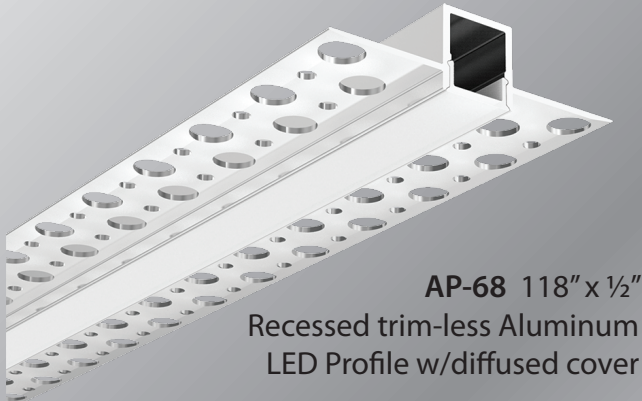

TRIMLESS ALUMINUM PROFILES

AP-68 118" x 1/2"
Recessed trim-less Aluminum
LED Profile w/diffused cover

AP-69 118" x 1/2"
Inside Corner Recessed
trim-less Aluminum LED Profile
w/diffused cover

AP-70 118" x 1/2"
Outside Corner Recessed
trim-less Aluminum LED Profile
w/diffused cover

AP-79 118" x 1/2"
Recessed trim-less
Aluminum LED Profile w/
diffused cover and flange for
continuous runs

AP-80 118" x 1"
Recessed trim-less
Aluminum LED Profile w/
diffused cover and flange for
continuous runs

AP-81 118" x 1/2"
Recessed trim-less Aluminum
LED Profile w/diffused cover and
flange for continuous runs

1-800-326-4256

LUX Unlimited, Inc.

4121 NW 27 St., Miami, FL 33142

(305) 871-8774 • Fax (305) 871-8786

AP-85
98" x 4"
Indirect Recessed
trim-less Aluminum LED
Profile with single flange for
5/8" drywall, wall to ceiling or
ceiling to wall. Also can be used as
a baseboard

AP-86 79" x 3 1/2"
Asymmetrical
Recessed trim-less
Aluminum LED Profile with
single flange for 5/8" drywall for
continuous runs