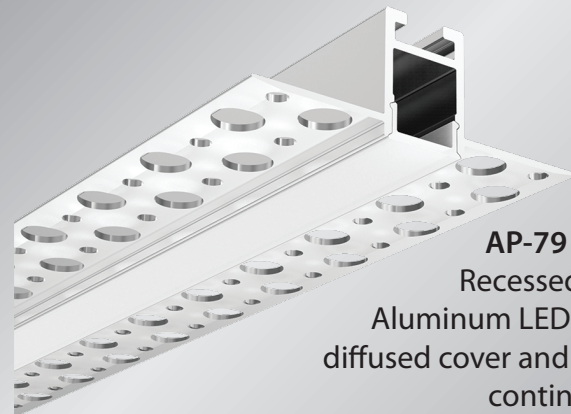

TRIMLESS ALUMINUM PROFILES

AP-68 118" x 1/2"
Recessed trim-less Aluminum
LED Profile w/diffused cover

AP-69 118" x 1/2"
Inside Corner Recessed
trim-less Aluminum LED Profile
w/diffused cover

AP-70 118" x 1/2"
Outside Corner Recessed
trim-less Aluminum LED Profile
w/diffused cover

AP-79 118" x 1/2"
Recessed trim-less
Aluminum LED Profile w/
diffused cover and flange for
continuous runs

AP-80 118" x 1"
Recessed trim-less
Aluminum LED Profile w/
diffused cover and flange for
continuous runs

AP-81 118" x 1/2"
Recessed trim-less Aluminum
LED Profile w/diffused cover and
flange for continuous runs

1-800-326-4256

LUX Unlimited, Inc.

4121 NW 27 St., Miami, FL 33142

(305) 871-8774 • Fax (305) 871-8786

AP-85
98" x 4"
Indirect Recessed
trim-less Aluminum LED
Profile with single flange for
5/8" drywall, wall to ceiling or
ceiling to wall. Also can be used as
a baseboard

AP-86 79" x 3 1/2"
Asymmetrical
Recessed trim-less
Aluminum LED Profile with
single flange for 5/8" drywall for
continuous runs