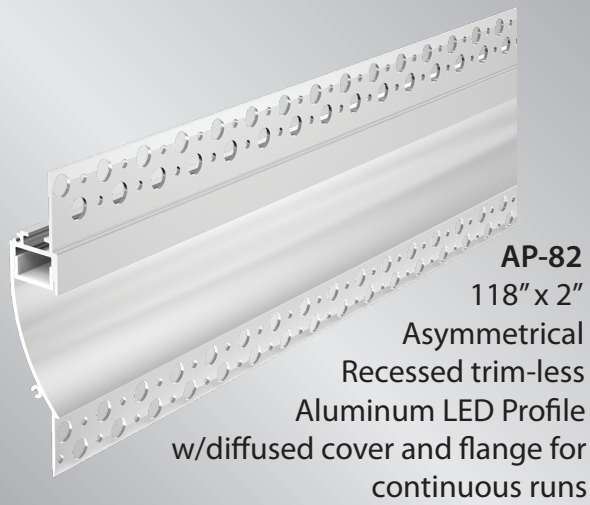

AP-79 118" x 1/2"
Recessed trim-less
Aluminum LED Profile w/
diffused cover and flange for
continuous runs

AP-80 118" x 1"
Recessed trim-less
Aluminum LED Profile w/
diffused cover and flange for
continuous runs

AP-81 118" x 1/2"
Recessed trim-less Aluminum
LED Profile w/diffused cover and
flange for continuous runs

1-800-326-4256

LUX Unlimited, Inc.

4121 NW 27 St., Miami, FL 33142

(305) 871-8774 • Fax (305) 871-8786

futuredesigns1@hotmail.com • www.futuredesigns.us

AP-82
118" x 2"
Asymmetrical
Recessed trim-less
Aluminum LED Profile
w/diffused cover and flange for
continuous runs

AP-83 118" x 2"
Linear Recessed
trim-less Aluminum LED
Profile w/diffused cover and flange
for continuous runs

AP-85
98" x 4"
Indirect Recessed
trim-less Aluminum LED
Profile with single flange for
5/8" drywall, wall to ceiling or
ceiling to wall. Also can be used as
a baseboard

AP-86 79" x 3 1/2"
Asymmetrical
Recessed trim-less
Aluminum LED Profile with
single flange for 5/8" drywall for
continuous runs