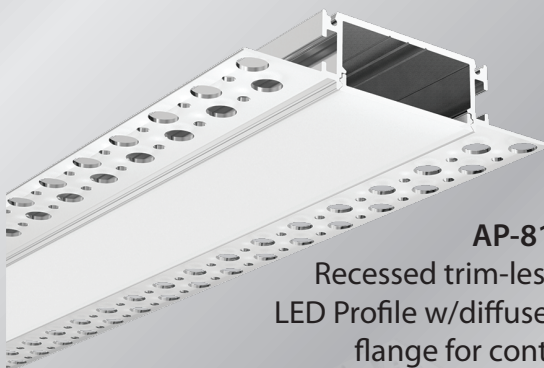

TRIMLESS ALUMINUM PROFILES

AP-68 118" x 1/2"
Recessed trim-less Aluminum
LED Profile w/diffused cover

AP-69 118" x 1/2"
Inside Corner Recessed
trim-less Aluminum LED Profile
w/diffused cover

AP-70 118" x 1/2"
Outside Corner Recessed
trim-less Aluminum LED Profile
w/diffused cover

AP-79 118" x 1/2"
Recessed trim-less
Aluminum LED Profile w/
diffused cover and flange for
continuous runs

AP-80 118" x 1"
Recessed trim-less
Aluminum LED Profile w/
diffused cover and flange for
continuous runs

AP-81 118" x 1/2"
Recessed trim-less Aluminum
LED Profile w/diffused cover and
flange for continuous runs

1-800-326-4256

LUX Unlimited, Inc.

4121 NW 27 St., Miami, FL 33142

(305) 871-8774 • Fax (305) 871-8786

AP-85
98" x 4"
Indirect Recessed
trim-less Aluminum LED
Profile with single flange for
5/8" drywall, wall to ceiling or
ceiling to wall. Also can be used as
a baseboard

AP-86 79" x 3 1/2"
Asymmetrical
Recessed trim-less
Aluminum LED Profile with
single flange for 5/8" drywall for
continuous runs