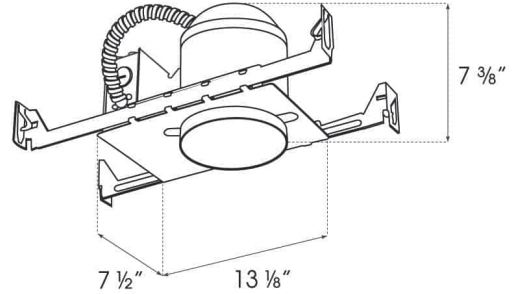

MRH5000

5" NEW CONSTRUCTION • NON-IC AIRTIGHT
LINE VOLTAGE
RECESSED DOWNLIGHTS

Type	
Project	
Catalog No.	

Ceiling Cutout 5 1/2" Ø

ORDERING INSTRUCTIONS

MODEL: MRH5000

DESCRIPTION

- 5" New Construction Non-IC Airtight Line Voltage Housing.
- Thermally protected, listed for damp locations.
- UL listed for feed-through branch circuit wiring.
- Dimmable with incandescent dimmers.
- J-box accessible through ceiling cut-out.
- Non-IC units require 3-inch clearance on all sides.
- Dimensions: 7 1/2"W x 13 1/8"L x 7 3/8"H
- Hanger Bars: adjustable up to 24"
- Cut-Out: 5 1/2" Ø

LAMPS:

120V PAR20, PAR30, R20, R30, A19 75W Max. Sold separately.

WIRING:

Housing is supplied with thermal protector.
Pulse-rated Socket to prolong life of LED bulbs.

TRIMS

FD5018-WHWH
Metal Step Baffle
3 5/8" A x 6 1/4" Ø

FD5018-WHBK
Metal Step Baffle
3 5/8" A x 6 1/4" Ø

FD-5018-SN
Metal Step Baffle
3 5/8" A x 6 1/4" Ø

FD5018-WHCH
White Trim/Chrome
Reflector Aperture Cone
4 1/4" A x 6 1/4" Ø

FD-5013-WH
Adjustable Gimbal Ring
Also available in Satin
Nickel
4 1/4" A x 6 1/4" Ø
Vertical Adj: 30°